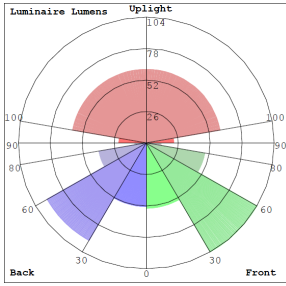

Photometrics: BRL-RV-WH

BUG Rating: B0-U3-G1