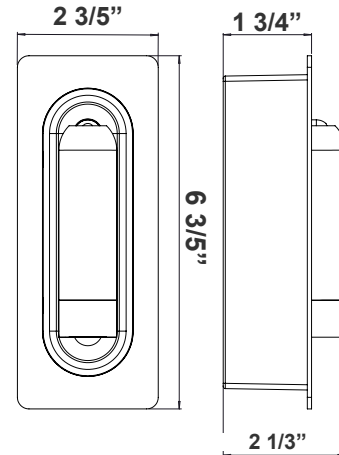

6 3/5" (H) x 2 3/5" (W) x 1 3/4" (D)

The bedside reading light designed to provide optimal illumination for nighttime reading while maintaining energy efficiency. Featuring a sleek and modern design, this fixture incorporates advanced lighting technology to deliver a focused beam that reduces glare and enhances visual comfort. Elevate your reading experience with this sophisticated lighting solution that perfectly balances functionality and style.

## Features

- Recessed Mount, Vertical, White
- Aluminum Housing
- Rated life: 50,000 Hrs
- 5-Year Warranty
- 360° Adjustable Light Head
- Four 1/2" KO On Each Side Of The Junction Box

### Mechanical:

- Recessed Mount, Vertical, White
- Aluminum Housing
- 360° Adjustable Light Head
- Four 1/2" KO On Each Side Of The Junction Box
- Maximum Ambient Temperature: -22°F to 104°F
- IP20 Indoor Only
- 5-Year Warranty

## Photometrics: BRL-RV-WH

BUG Rating: B0-U3-G1

Area 25'x 30' Mounting Height: 9'